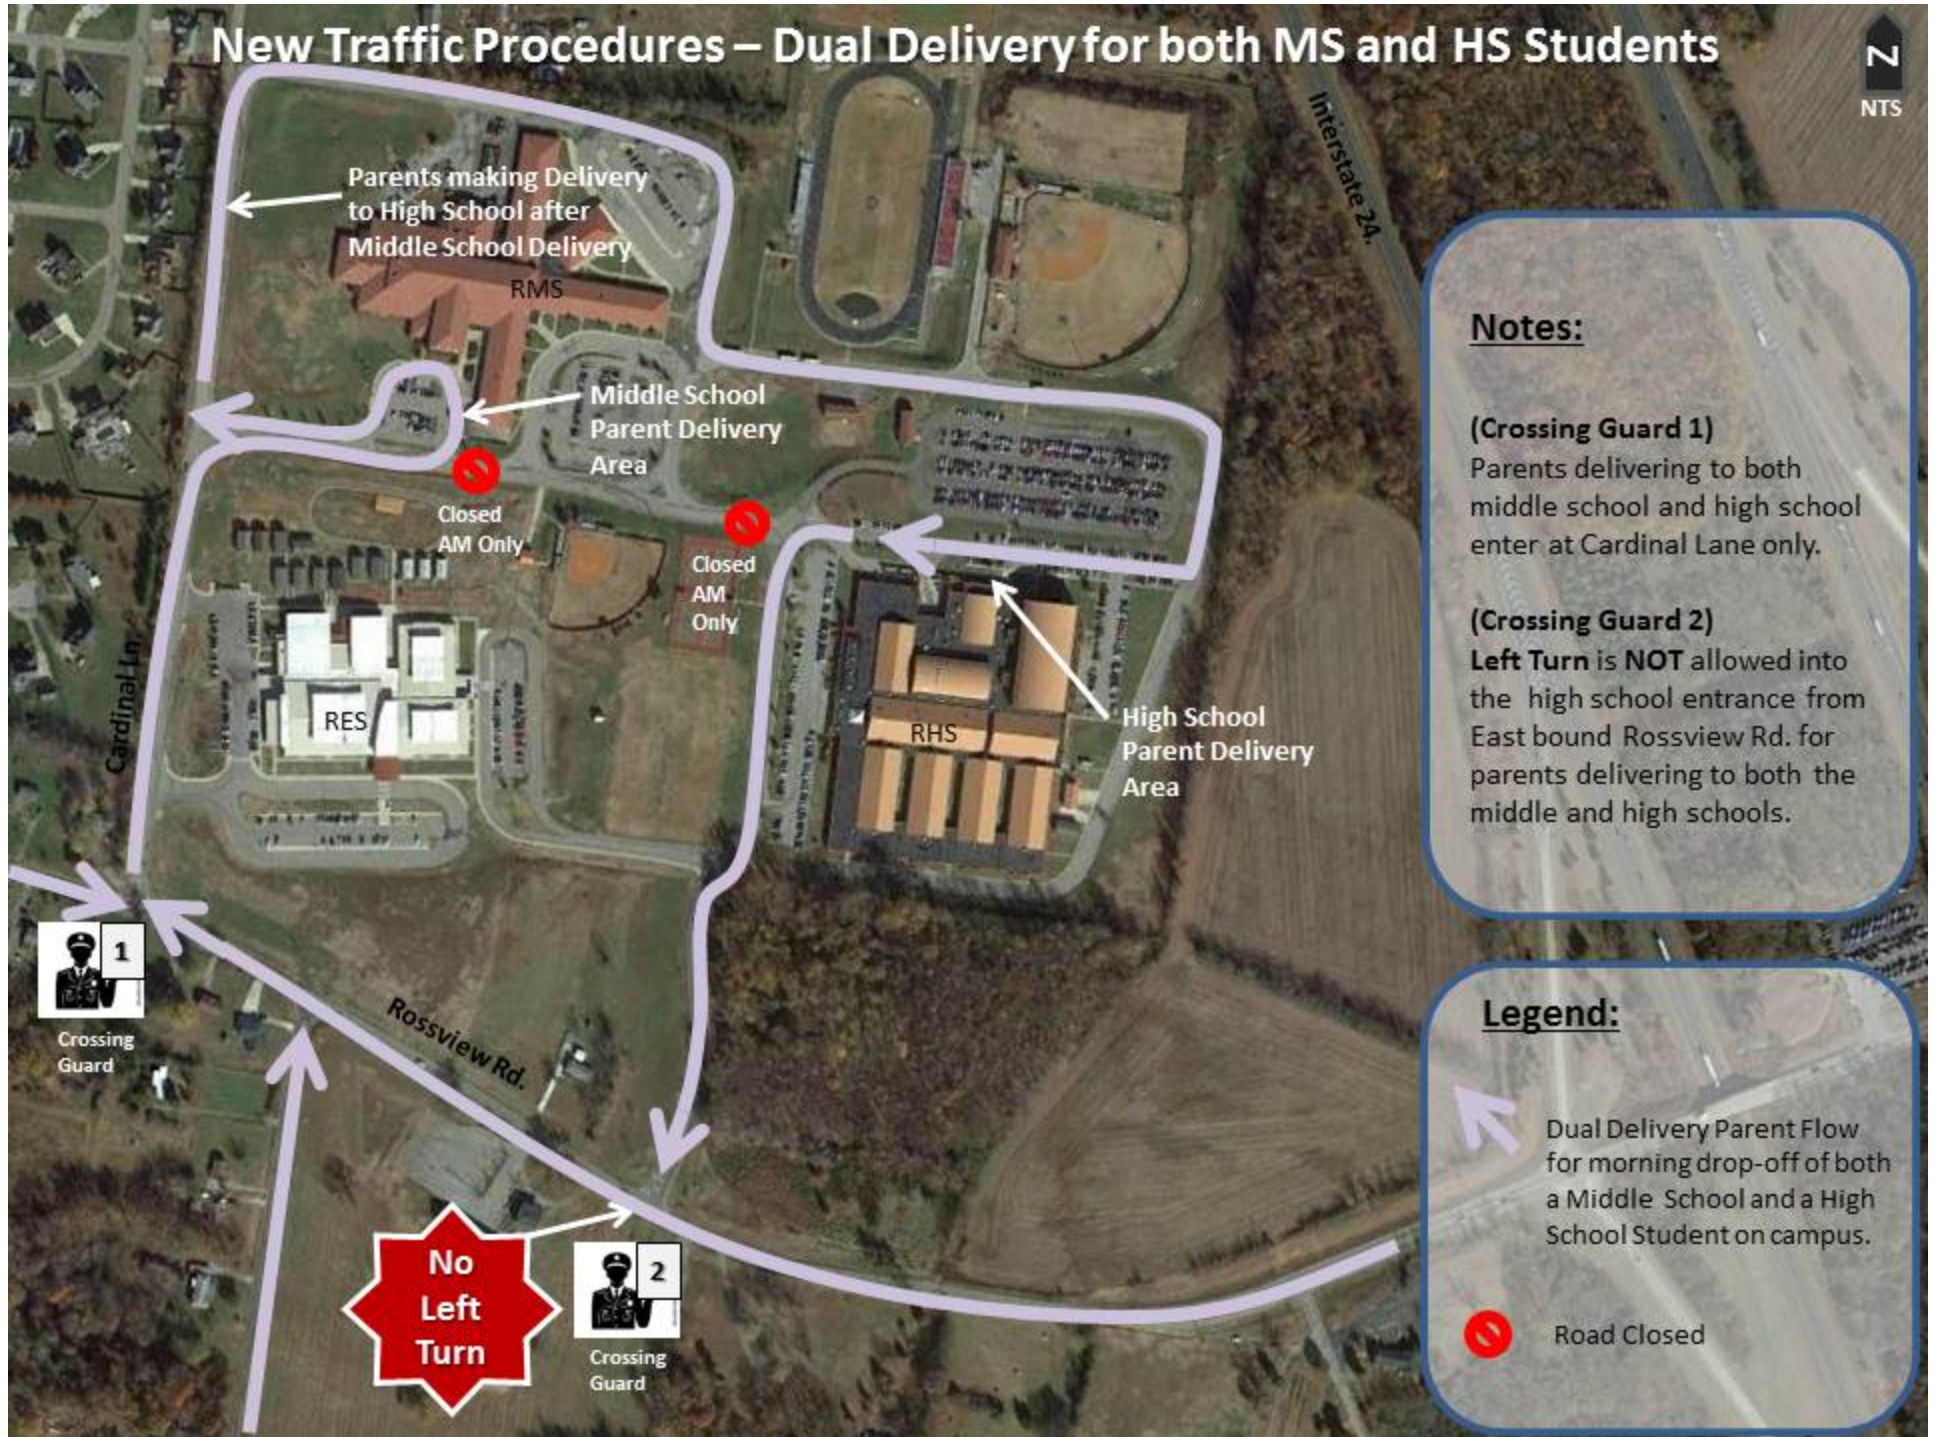

# New Traffic Procedures – Dual Delivery for both MS and HS Students

### (Crossing Guard 1)

Parents delivering to both middle school and high school enter at Cardinal Lane only.

### (Crossing Guard 2)

**Left Turn** is **NOT** allowed into the high school entrance from East bound Rossview Rd. for parents delivering to both the middle and high schools.

## Legend:

Dual Delivery Parent Flow for morning drop-off of both a Middle School and a High School Student on campus.

Road Closed